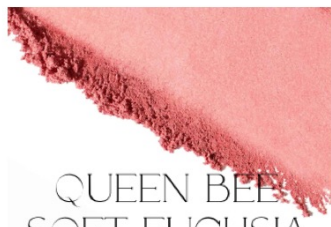

DUBONNET  
NEUTRAL  
ROSE

FLAWLESS  
PEACHY PINK  
BROWN

MOCHA  
SOFT PINK  
BROWN

MYSTIQUE

QUEEN BEE  
SOFT FUCHSIA  
& SUBTLE GOLD  
SHIMMER

SHEER HONEY  
NEUTRAL BEIGE

SUNSET

WHISPER  
SHIMMERING  
PEACHY PINK